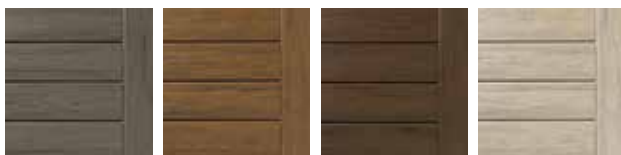

ANTIQUE
LEATHER*

DARK ROAST*

RECLAIMED
CHESTNUT™

RESERVE COLLECTION *Reclaimed Wood Look*

With bold, multi-tonal colors and wire-brushed cathedral grain pattern, the Reserve Collection delivers the character-rich look and feel of reclaimed wood.

Fire-resistant (FR) SKUs feature WUI-Compliance for a better choice for fire zones.

DRIFTWOOD